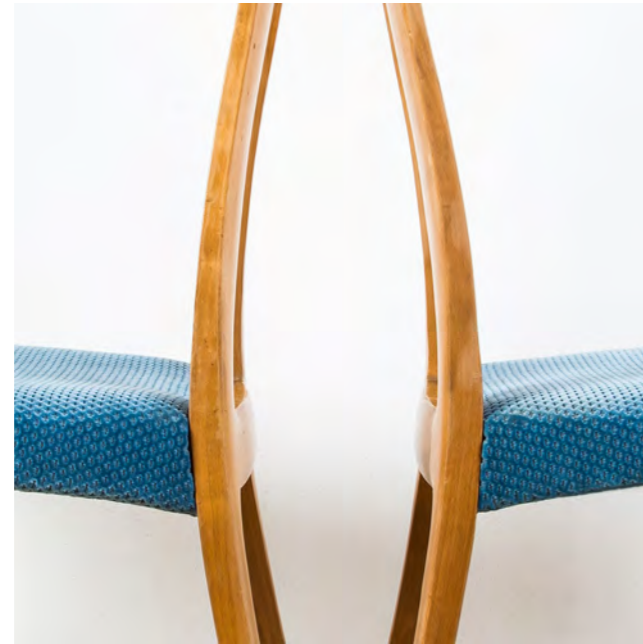

105.00 $

TON DINING CHAIR

75.00 $

our pricing is set for 20 days holds

VINTAGE OFFICE CHAIR