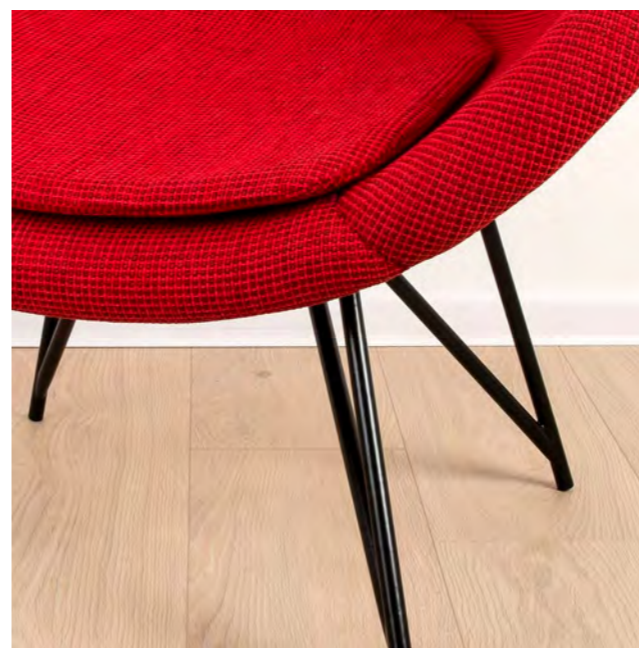

55.00 $

THONET CHAIR
NO. 18

115.00 $

our pricing is set for
20 days holds