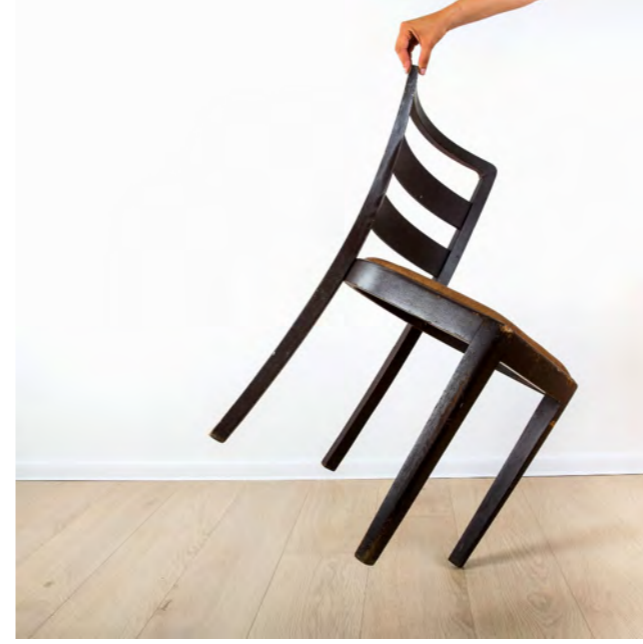

DANISH TEAK DINING CHAIR

105.00 \$

TON DINING CHAIR

75.00 \$

our pricing is set for 20 days holds

VINTAGE OFFICE CHAIR

75.00 \$

THONET OFFICE CHAIR