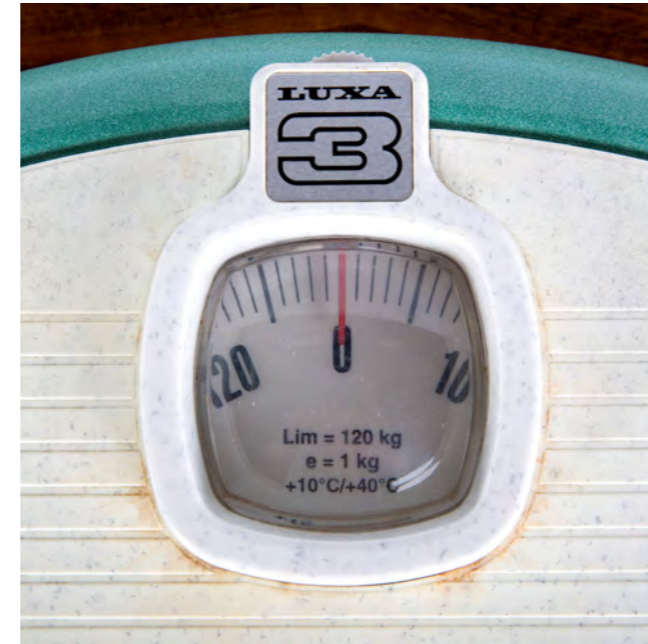

BAKELITE GOOSE NECK TABLE LAMP

DESK LAMP BY ERIC KIRKMAN COLE

Free rental/ retail quote available

BAG TURGI DESK LAMP

LUXA BATHROOM SCALE

Free rental/ retail quote available

CONSUL PORTABLE  
TYPEWRITER

Free rental/ retail quote available